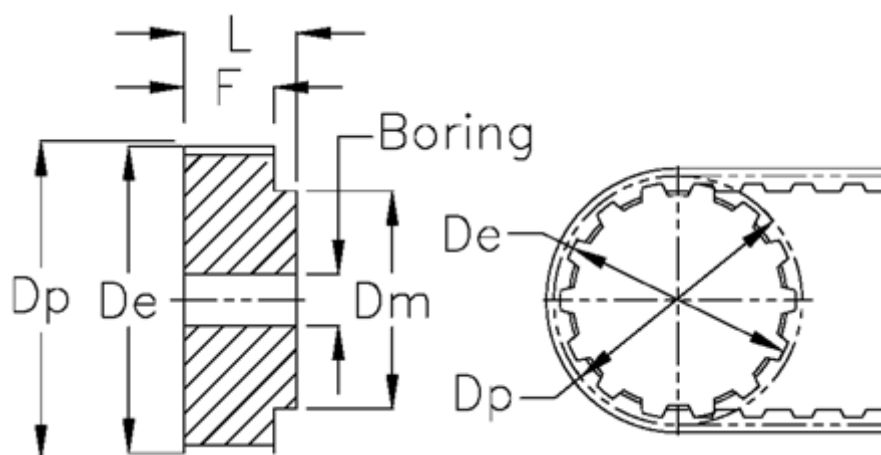

Article number: 604146032037

Description: Timing belt pulley with hub
32 XL 037

Measures

De	= 51.24	Tooth number	= 32
Dm	= 38	Weight	= 0.11
Dp	= 51.74	Width	= XL 037
F	= 14.3		
L	= 25.4		
Max bore	= 23		
Pitch	= 1/5"		
Pre-drilled	= 8		